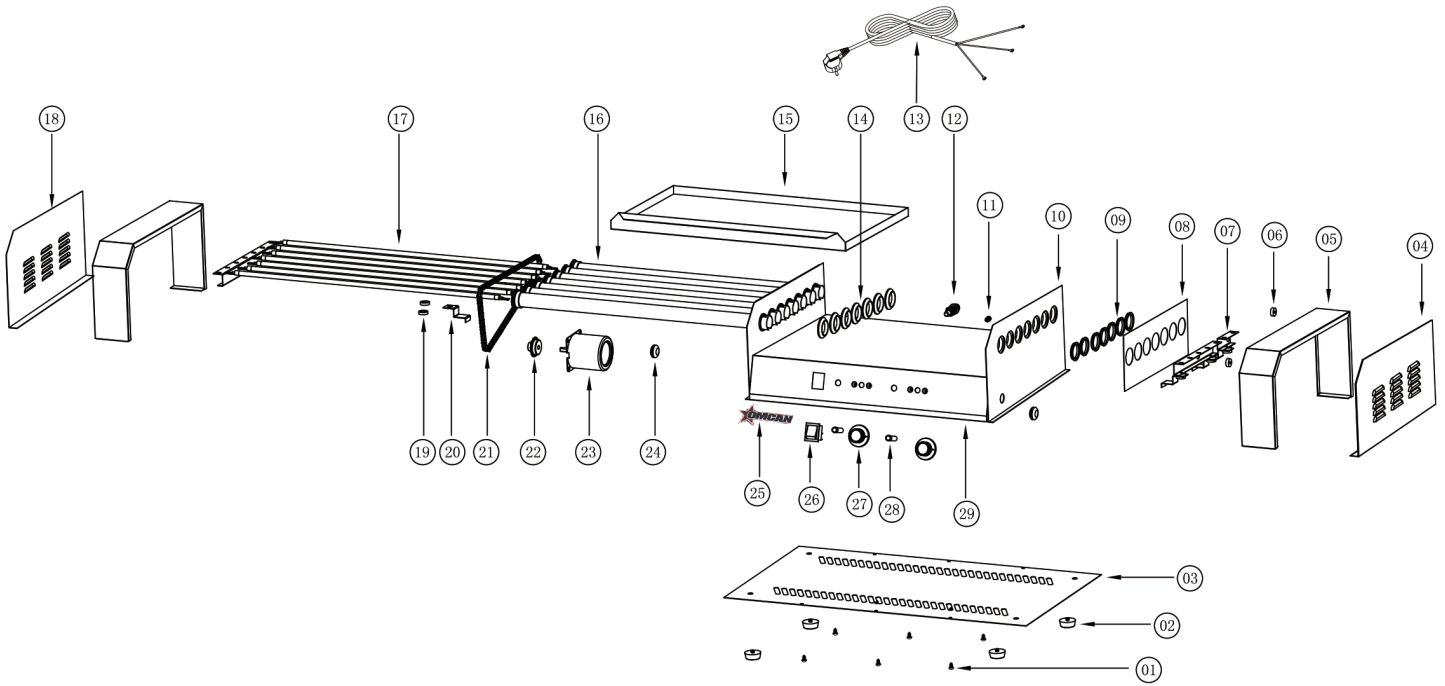

Parts Breakdown

Model FW-CN-0007-E 44132

Parts Breakdown

Model FW-CN-0007-E 44132

Item No.	Description	Position	Item No.	Description	Position	Item No.	Description	Position
64679	Tapping Screw for 44132	1	64701	Ground Wire Screw for 44132	11	64716	7 Roller Chain for 44132	21
64680	Rubber Foot for 44132	2	64702	Fuse for 44132	12	64718	Wheel Gear for 44132	22
64682	Bottom Plate for 44132	3	64703	Power Plug for 44132	13	63458	Motor for 44132	23
64685	Right Side Plate for 44132	4	64704	Rubber Gasket for 44132	14	64719	Gasket for 44132	24
64688	Left and Right Frame for 44132	5	64706	Oil Tray for 44132	15	64720	Logo for 44132	25
64690	Silicone Pad for 44132	6	64708	Roller for 44132	16	64721	Switch for 44132	26
64692	7 Roller Heating Element Fixed Plate for 44132	7	64709	Heating Pipe for 44132	17	64722	Temperature Controller with Knob for 44132	27
64695	Left and Right Roller Fixed Plate for 44132	8	64711	Left Side Plate for 44132	18	64723	Indicator Light for 44132	28
64697	Roller Sleeve for 44132	9	64713	Insulated Gasket for 44132	19	64724	Decal Sticker for 44132	29
64699	Right Inside Plate for 44132	10	64714	Insulation Pad for 44132	20			